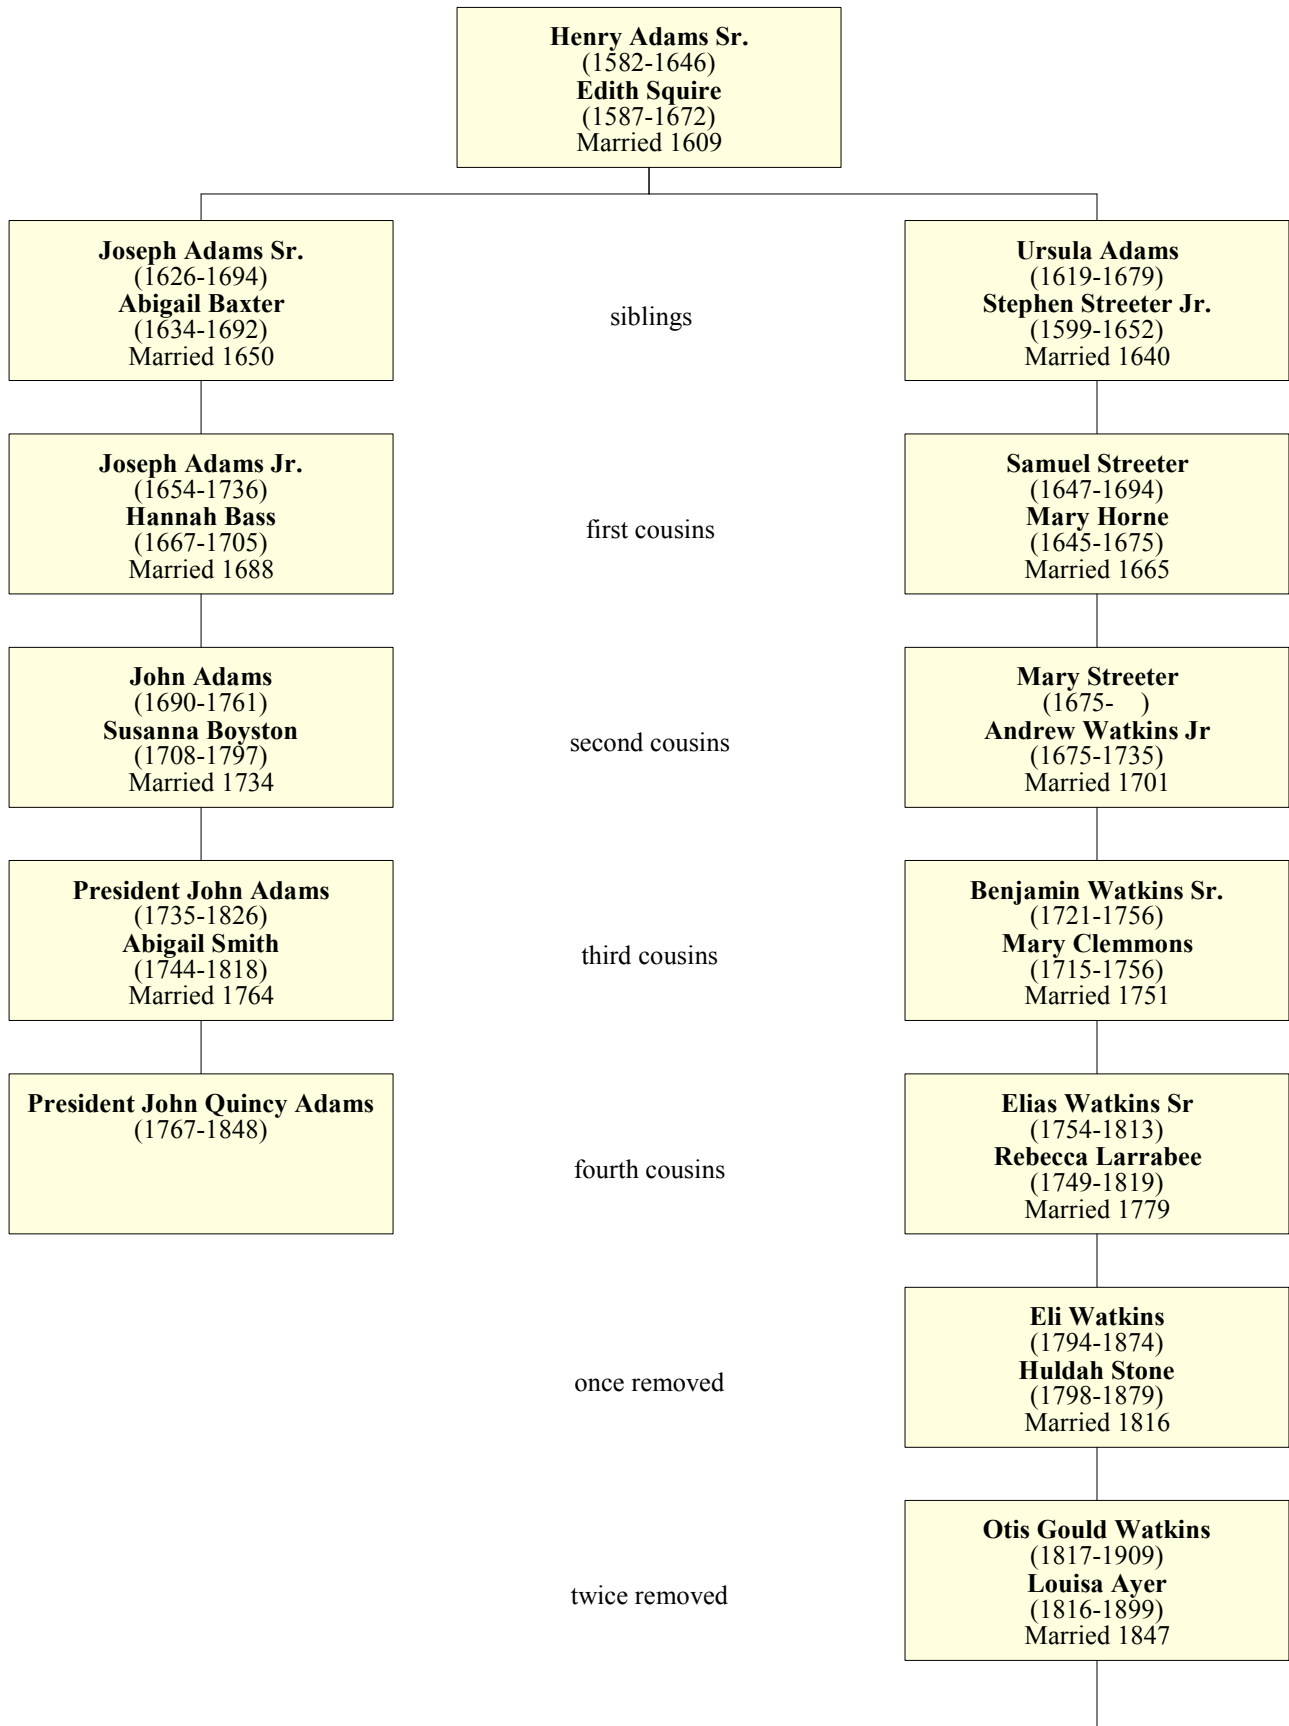

President John Quincy Adams - Relationship Chart

President John Quincy Adams - Relationship Chart

3 times removed

Albert Eli Watkins
(1849-1932)
Mary Elizabeth Camp
(1859-1934)
Married 1878

4 times removed

Charles Otis Watkins
(1880-1969)
Mabel Annette Haynes
(1881-1958)
Married 1906

5 times removed

Ella Genevieve Watkins
(1918-2000)
Robert Leroy Haskins
(1910-1993)
Married 1934

6 times removed

Myra Jean Haskins
(1954-)