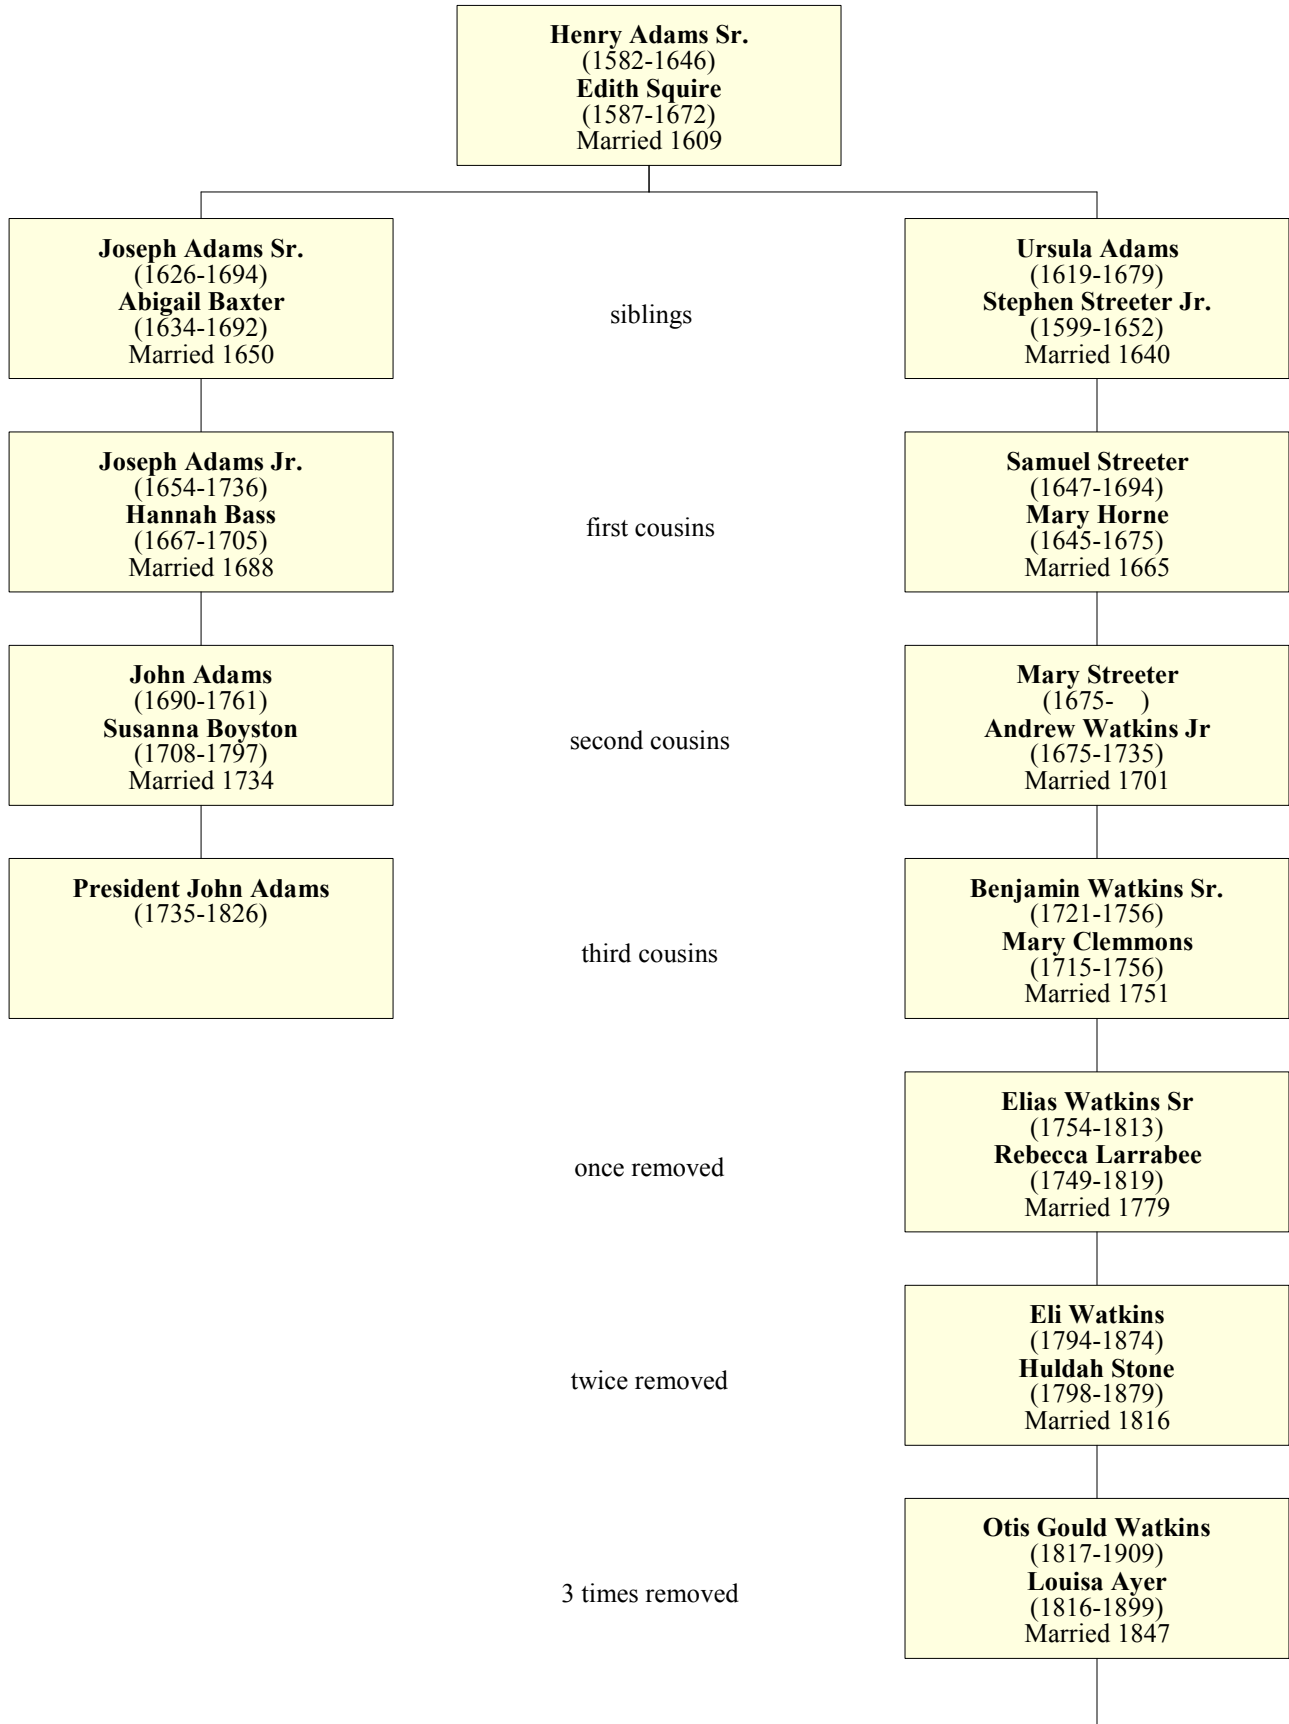

President John Adams - Relationship Chart

President John Adams - Relationship Chart

4 times removed

Albert Eli Watkins
(1849-1932)
Mary Elizabeth Camp
(1859-1934)
Married 1878

5 times removed

Charles Otis Watkins
(1880-1969)
Mabel Annette Haynes
(1881-1958)
Married 1906

6 times removed

Ella Genevieve Watkins
(1918-2000)
Robert Leroy Haskins
(1910-1993)
Married 1934

7 times removed

Myra Jean Haskins
(1954-)